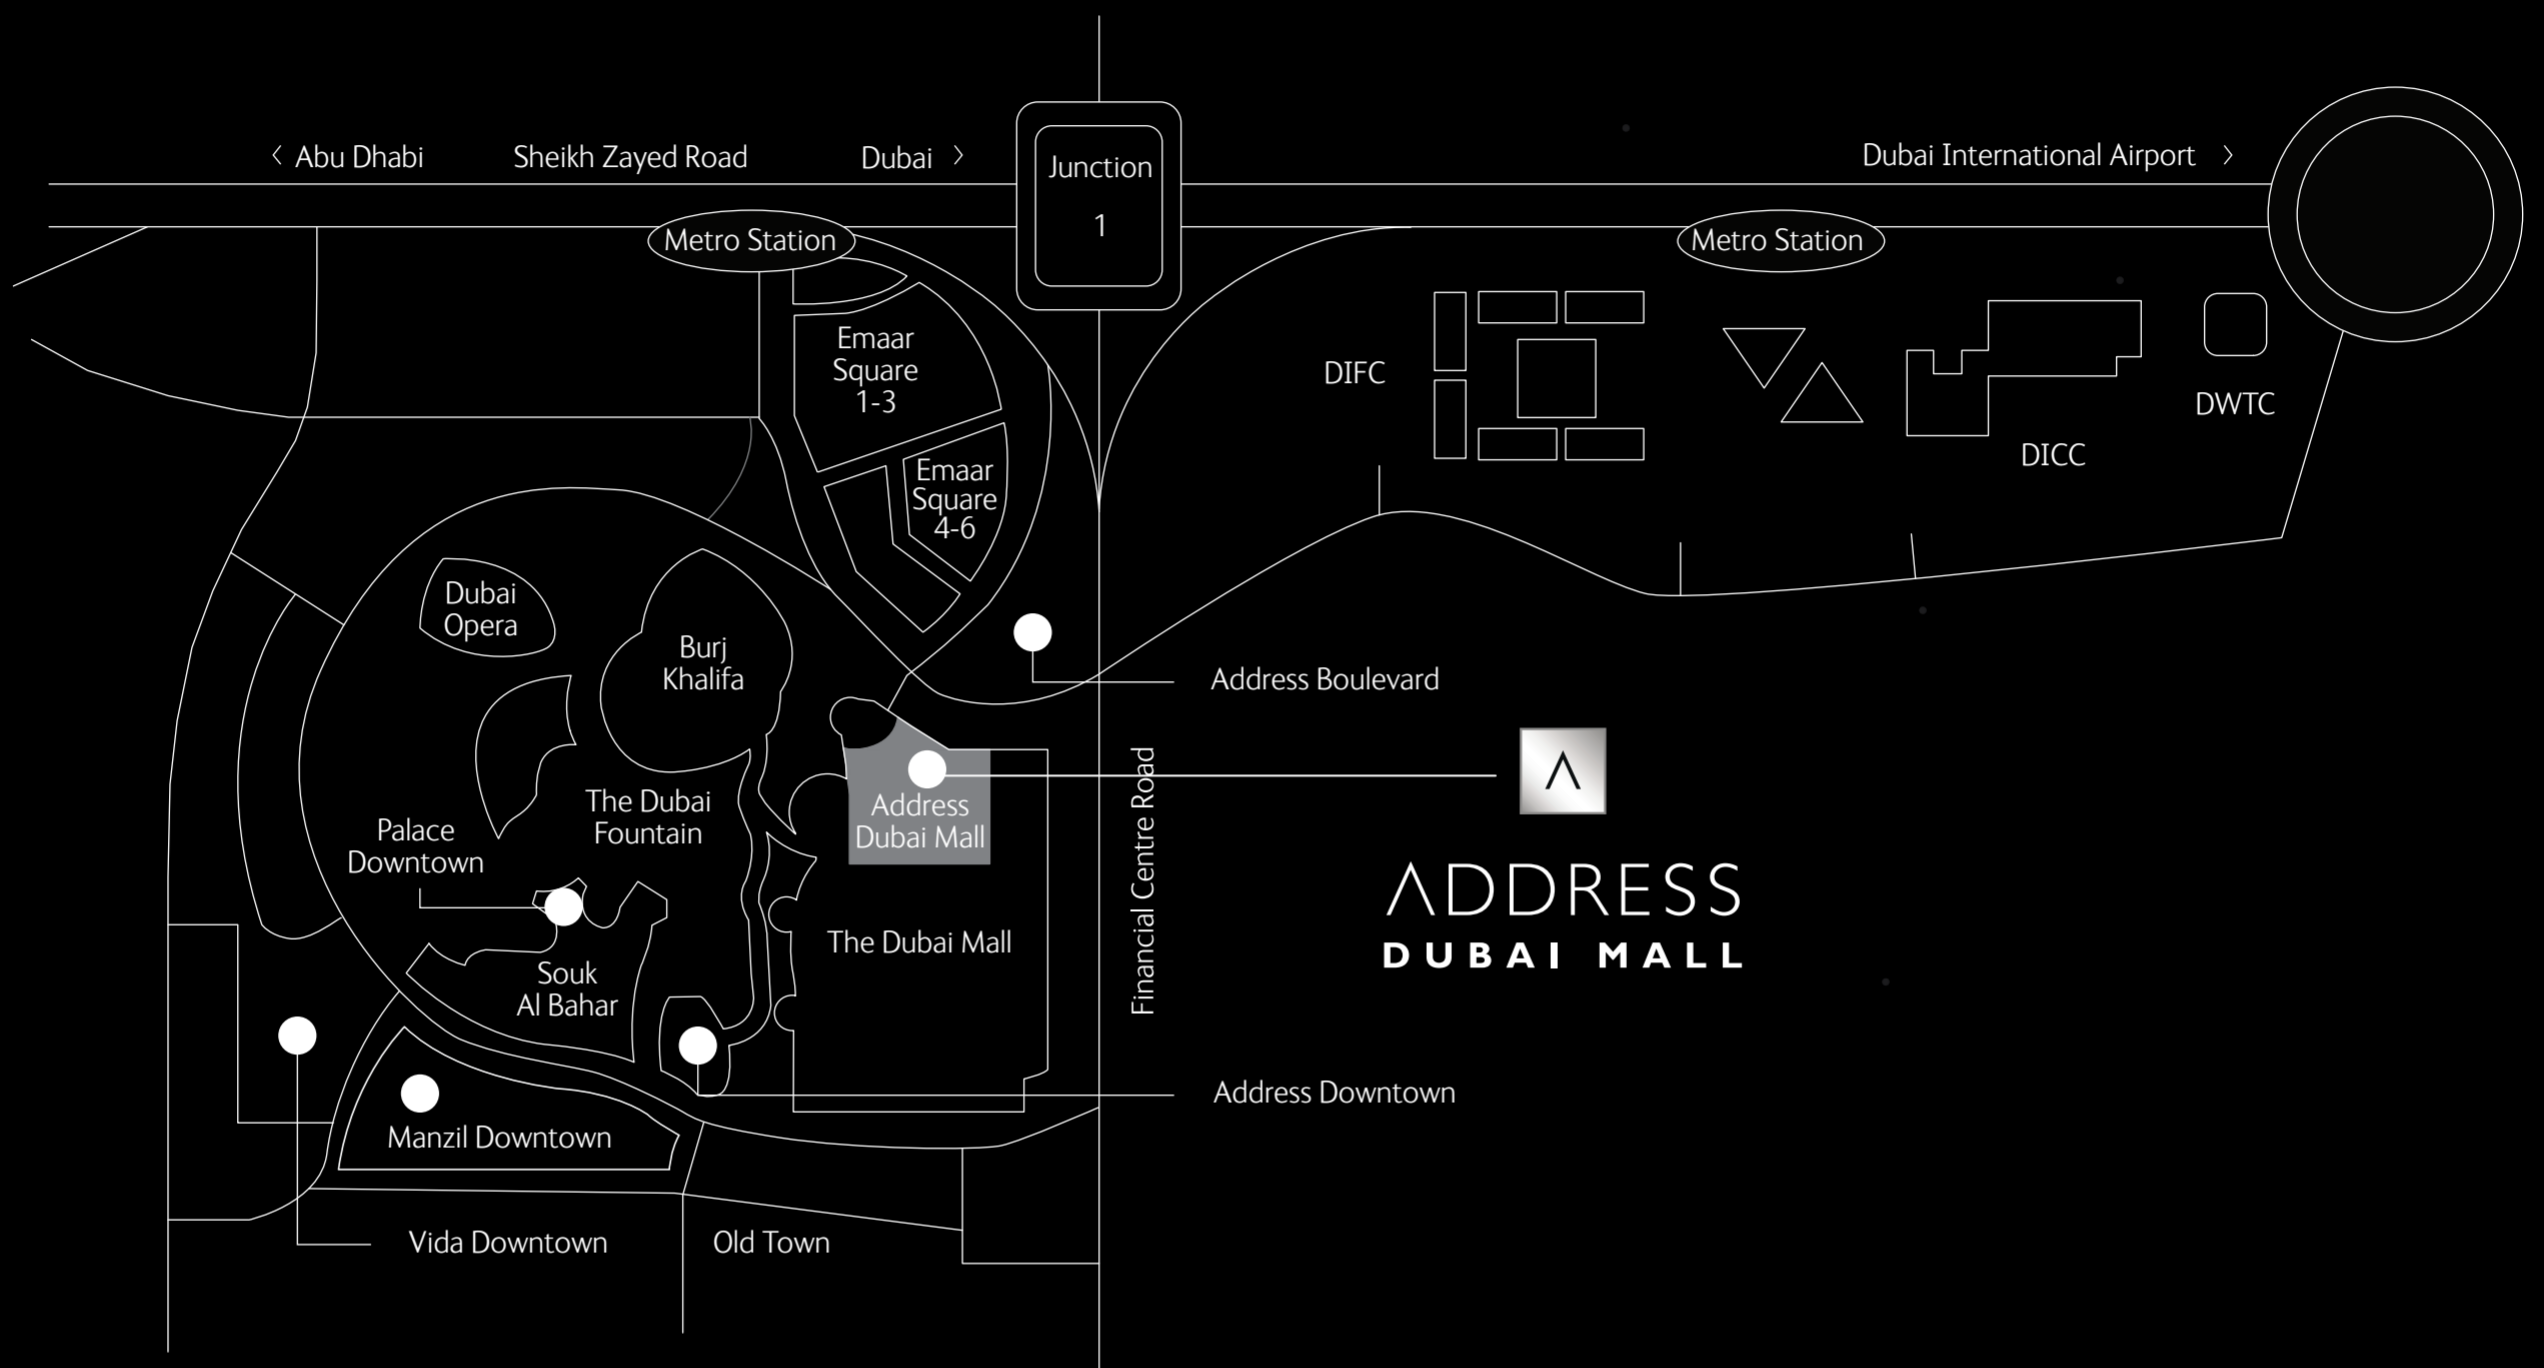

# ADDRESS DUBAI MALL

LOCATION MAP

#### FROM SHEIKH ZAYED ROAD

Address Dubai Mall is located in the Downtown Dubai area, directly connected to The Dubai Mall. From Sheikh Zayed Road, please take the first interchange towards The Dubai Mall flyover.

Once over the bridge, follow the P10 exit on the right and you will be at the entrance of Address Dubai Mall.

#### FROM AL KHAIL ROAD

Address Dubai Mall is located in the Downtown Dubai area, directly connected to The Dubai Mall.

From Al Khail Road, please pass the first and second traffic signals and turn left from the third traffic signal. Once you do, please turn left from the second traffic signal, enter P10 of the fashion parking of The Dubai Mall and you will be at the entrance of the hotel.