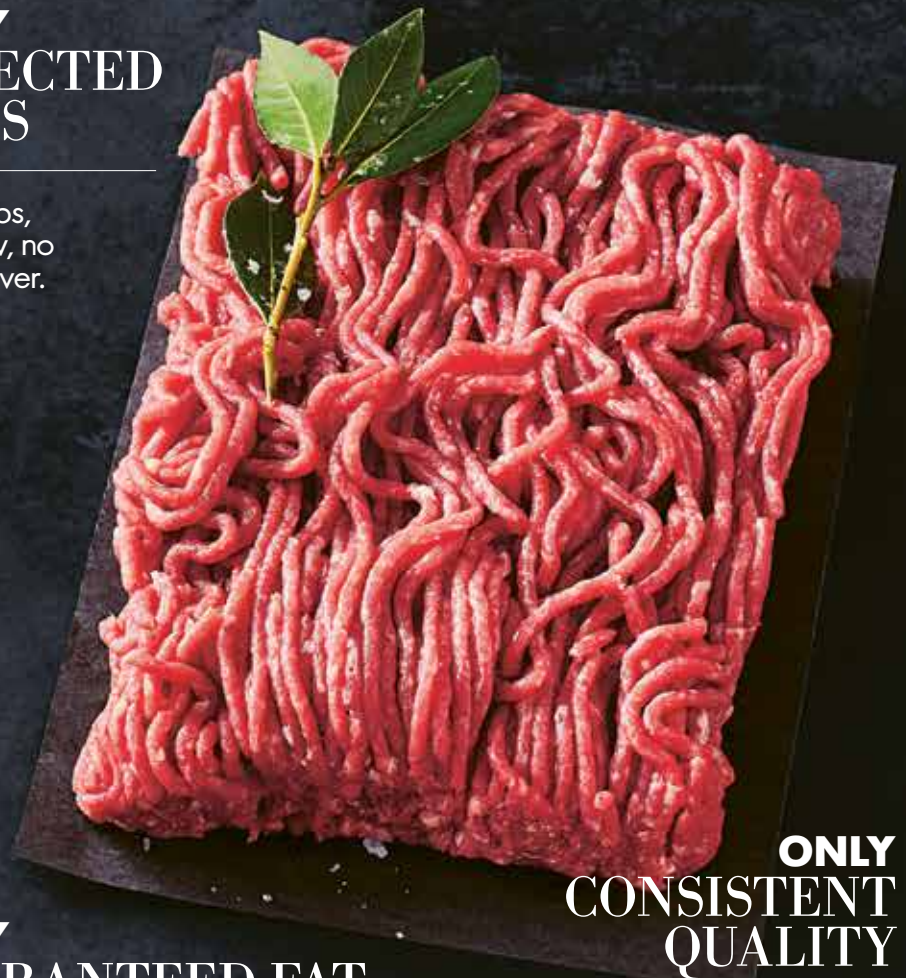

LOW PRICE

THE
ONLY
MINCE TO CHOOSE

**ONLY
SELECTED
CUTS**

No scraps,
no sinew, no
gristle, ever.

**ONLY
CONSISTENT
QUALITY**

**ONLY
GUARANTEED FAT
PERCENTAGES**

Made possible by our
specialised equipment.

No more than 5% fat in our extra lean mince
and 10% in our lean mince, and we can prove it.