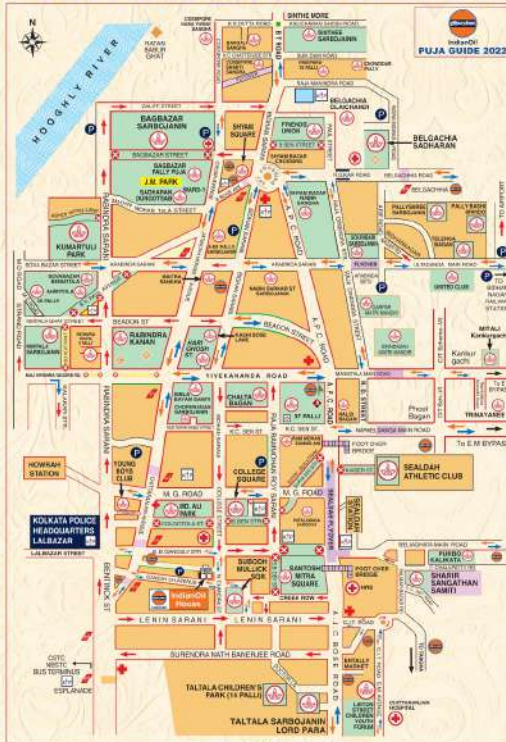

# IndianOil – Kolkata Police Puja Guide 2022

## II. SOUTH & SOUTH EAST KOLKATA

## III. PORT AREA

## IV. SOUTH SUBURBAN & SOUTH WEST (JADAVPUR DIVISION) & (BEHALA DIVISION)

**KEY TO SYMBOLS USED IN MAPS**  
Map No. I, II, III & IV are for Traffic Circulation

**Places of Interest**

**Due to space constraint in the map some puja locations are shown near to the road**  
Traffic arrangements indicated in this Guide may be changed according to prevailing traffic conditions or requirements.