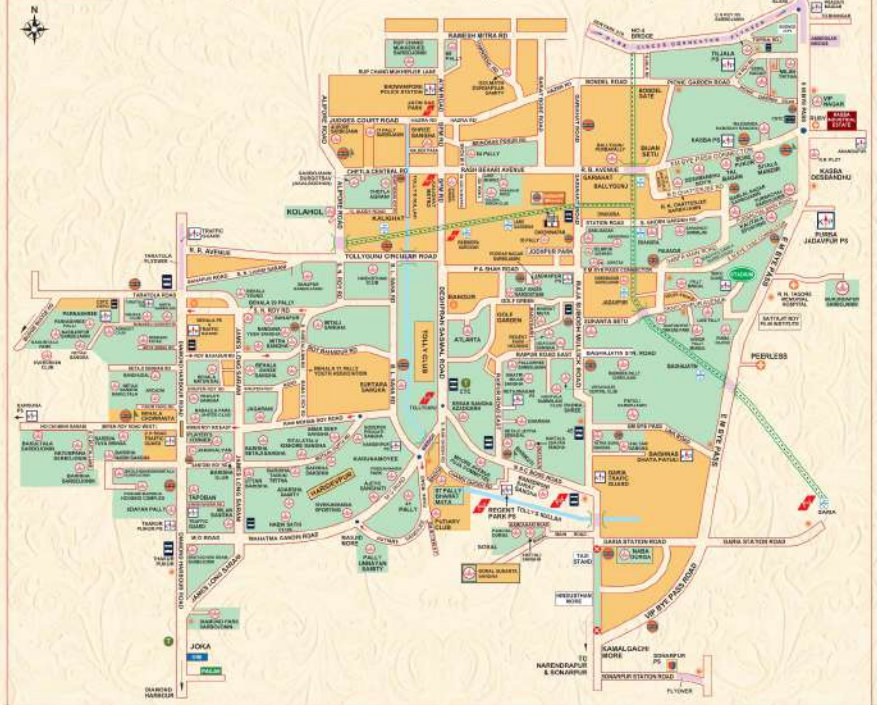

## II. SOUTH & SOUTH EAST KOLKATA

## III. PORT AREA

## IV. SOUTH SUBURBAN & SOUTH WEST (JADAVPUR DIVISION) & (BEHALA DIVISION)

**KEY TO SYMBOLS USED IN MAPS**  
Map No. I, II, III & IV are for Traffic Circulation

**Places of Interest**

**Due to space constraint in the map some puja locations are shown near to the road**  
Traffic arrangements indicated in this Guide may be changed according to prevailing traffic conditions or requirements.