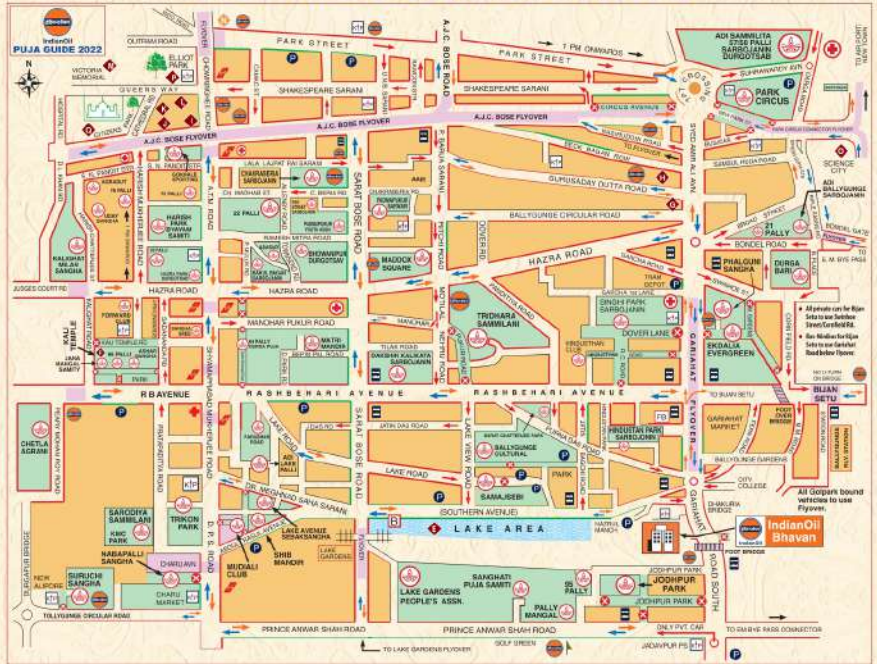

## II. SOUTH & SOUTH EAST KOLKATA

## III. PORT AREA

## IV. SOUTH SUBURBAN & SOUTH WEST (JADAVPUR DIVISION) & (BEHALA DIVISION)

**KEY TO SYMBOLS USED IN MAPS**  
Map No. I, II, III & IV are for Traffic Circulation

**Places of Interest**

**Due to space constraint in the map some puja locations are shown near to the road**  
Traffic arrangements indicated in this Guide may be changed according to prevailing traffic conditions or requirements.