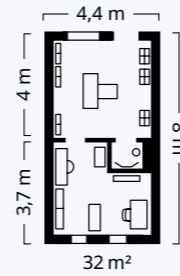

The perfect fit for your company

Presentation is everything! Give your products the limelight they deserve by displaying them in an ELVARLI open storage combination. A sleek TOMMARYD table creates an airy place where you can handle administration without losing focus on your customers. Durable and easy to clean, it will stand by your side for years to come.

Measurements are approximate.