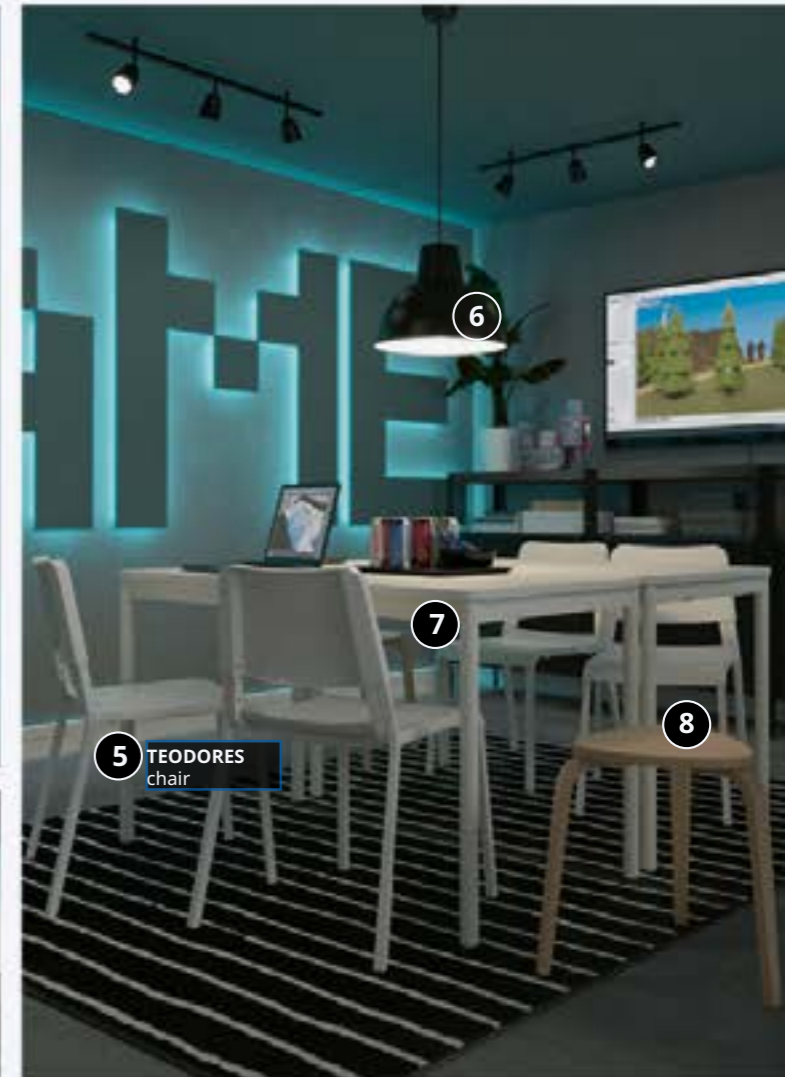

6 **TROTTEK** cabinet with sliding doors

Adapt the chair to your body with adjustable lumbar support, seat depth, armrests and an automatic tilt mechanism.

Make productivity your game

To deliver a robust result, you need assistance. Perform at your best from the comfort of your MATCHSPEL gaming chair. Combine it with the sturdy UPPSPEL gaming desk that can quickly be adjusted to accommodate your preferences. The large surface allows you to place your screen(s) at a comfortable distance.