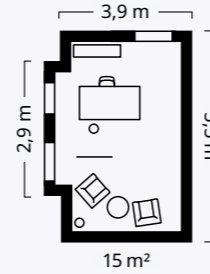

Invite new opportunities

Transform your office to a multi-functional work place where you can quickly move between activities – use inviting rattan BUSKBO arm-chairs for casual meetings and the generous BEKANT desk for the creative planning and editing phase. And don't forget the ring light LÅNESPELARE – with its round LED light and sturdy mobile phone holder, it's a must for any creator of online content.

Measurements are approximate.