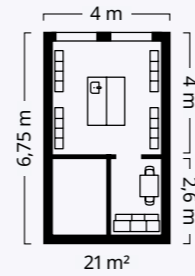

Your business is looking good

Use your space to its full potential and let your most popular items speak for themselves. The smooth surface and rounded corners of the KALLAX shelving units perfectly frame your products' eye-catching packaging. This flexible solution can be adapted to your needs and personalised with inserts and boxes. And remember to add a nook where you can enjoy a well-deserved break between sales.

21 m²
Measurements are approximate.