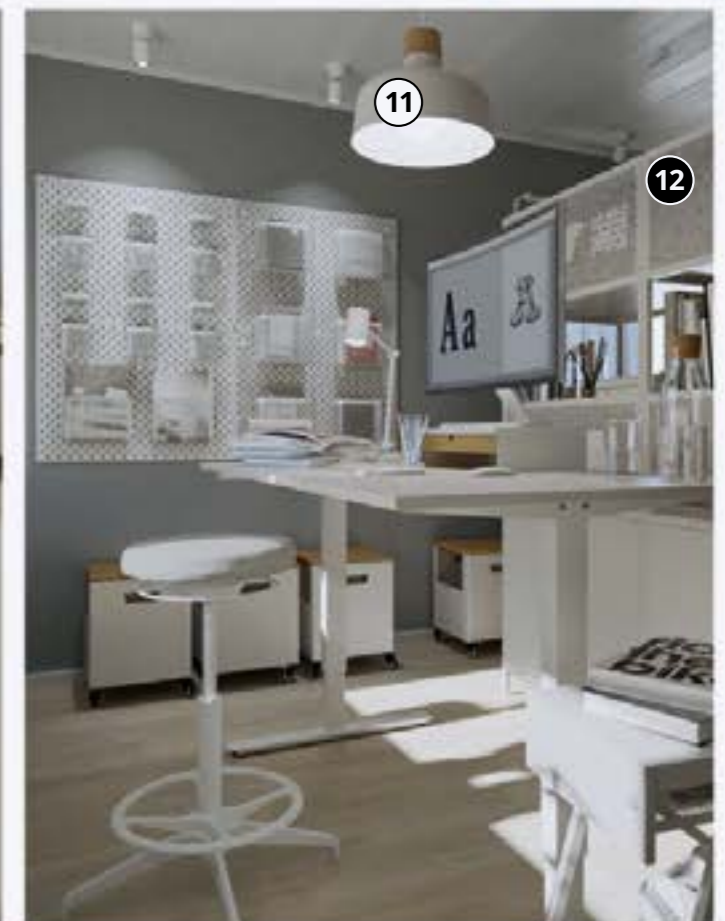

Focus on you when you need to focus

Running your business from home? Make sure that your office gives you flexible support. With a height-adjustable TROTTEK desk you can stand up tall (and when you need a rest, a HATTEFJÄLL office chair is at your service). By switching between sitting and standing, you can work efficiently without your back and neck getting tired.

1. 1 **DEJSA** table lamp. Nickel-plated steel and glass. RA W26xH28cm. Beige/opal white/glass 004.049.87
2. 2 **SKÅDIS** pegboard. Painted fiberboard. RA W76xD56cm. White 103.216.18
3. 3 **TROTTEK** drawer unit. Powder-coated steel. RA W34xD53xH56cm. White 204.747.62
4. 4 **TROTTEK** desk sit/stand. Melamine foil finish and powder-coated steel. W160xD80, H72-122cm. White 794.296.02
5. 5 **BUSKBO** armchair, clear lacquered rattan. W72xD63xH75cm. Rattan/chair cushion Djupvik/white RA 492.990.13
6. 6 **TROTTEK** cabinet with sliding doors. Powder-coated steel. RA W80xD55xH180cm. White 804.747.59
7. 7 **BORGEBY** coffee table. Clear lacquered birch veneer. RA Ø70, H42cm. 703.893.56
8. 8 **SANELA** cushion cover. 100% cotton. L50xW50cm. Light beige 903.210.30
9. 9 **PÅRUP** sofa. Removable slipcover. RA W206xD80xH86cm. Vissle/dark green 194.655.89
10. 10 **HATTEFJÄLL** office chair with armrests. Polyester and powder coated aluminium. RA Seat W50xD40, H46-56cm. Gunnared/beige 404.945.04
11. 11 **BUNKEFLO** pendant lamp. Clear lacquered solid birch and powder coated steel. Ø36cm. White/birch 104.883.97
12. 12 **TROTTEK** noticeboard. 100% polyester. RA L76xW33cm. White 904.747.68

Secure it! Prevent tip-over injury. Furniture with included restraints must be secured to the wall according to the assembly instructions.

Serving as an attractive room divider, the TROTTEK cabinet also has room for the things you need close at hand.

6 **TROTTEK** cabinet with sliding doors

Adapt the chair to your body with adjustable lumbar support, seat depth, armrests and an automatic tilt mechanism.