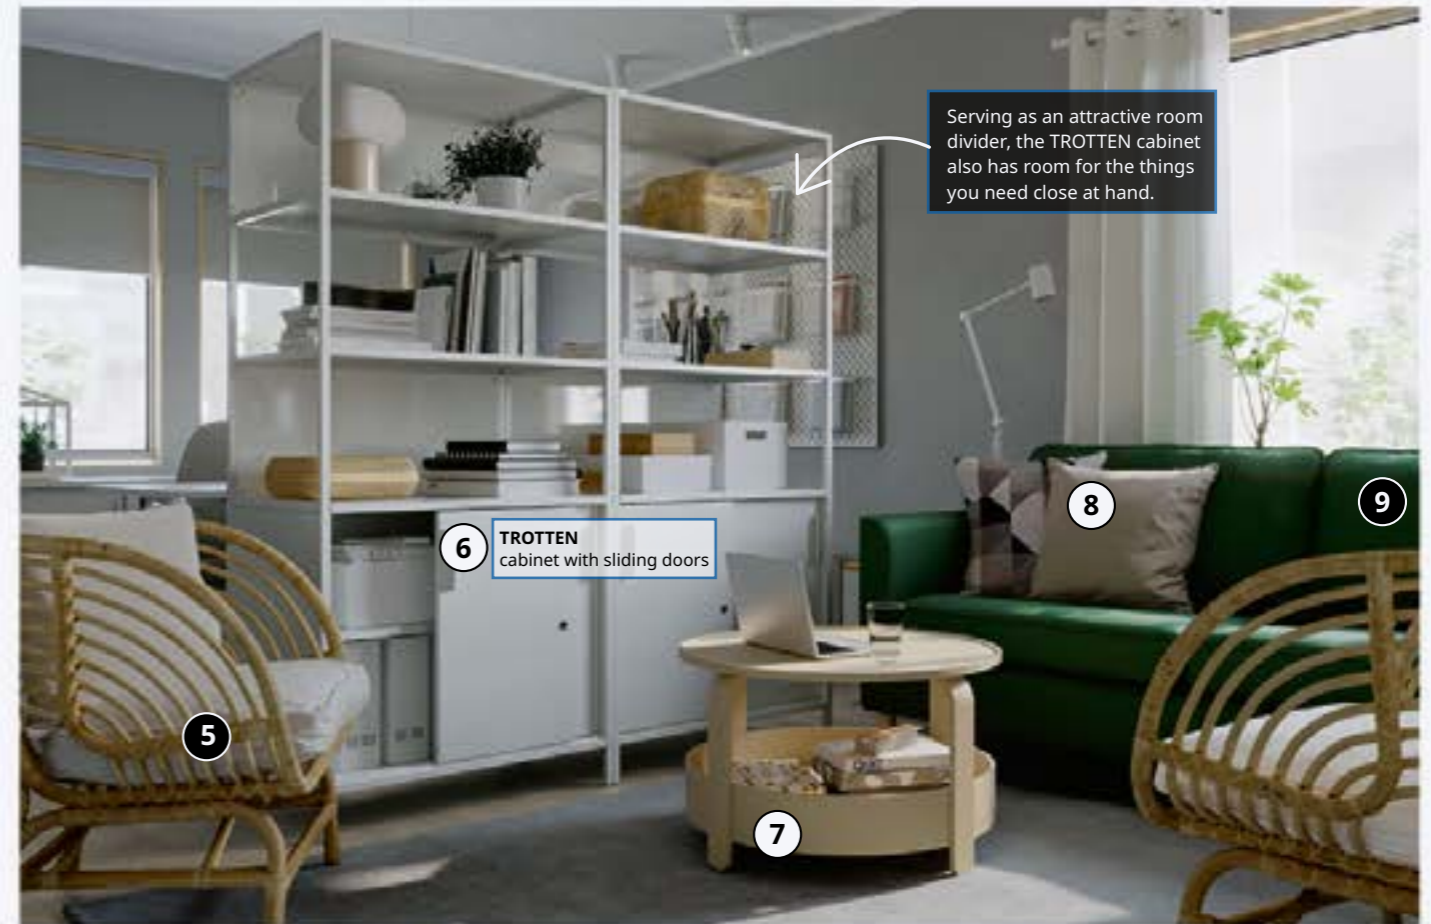

Focus on you when you need to focus

Running your business from home? Make sure that your office gives you flexible support. With a height-adjustable TROTTEK desk you can stand up tall (and when you need a rest, a HATTEFJÄLL office chair is at your service). By switching between sitting and standing, you can work efficiently without your back and neck getting tired.

1. 1 **DEJSA** table lamp. Nickel-plated steel and glass. RA W26xH28cm. Beige/opal white/glass 004.049.87
2. 2 **SKÅDIS** pegboard. Painted fiberboard. RA W76xD56cm. White 103.216.18
3. 3 **TROTTEK** drawer unit. Powder-coated steel. RA W34xD53xH56cm. White 204.747.62
4. 4 **TROTTEK** desk sit/stand. Melamine foil finish and powder-coated steel. W160xD80, H72-122cm. White 794.296.02
5. 5 **BUSKBO** armchair, clear lacquered rattan. W72xD63xH75cm. Rattan/chair cushion Djupvik/white RA 492.990.13
6. 6 **TROTTEK** cabinet with sliding doors. Powder-coated steel. RA W80xD55xH180cm. White 804.747.59
7. 7 **BORGEBY** coffee table. Clear lacquered birch veneer. RA Ø70, H42cm. 703.893.56
8. 8 **SANELA** cushion cover. 100% cotton. L50xW50cm. Light beige 903.210.30
9. 9 **PÅRUP** sofa. Removable slipcover. RA W206xD80xH86cm. Vissle/dark green 194.655.89
10. 10 **HATTEFJÄLL** office chair with armrests. Polyester and powder coated aluminium. RA Seat W50xD40, H46-56cm. Gunnared/beige 404.945.04
11. 11 **BUNKEFLO** pendant lamp. Clear lacquered solid birch and powder coated steel. Ø36cm. White/birch 104.883.97
12. 12 **TROTTEK** noticeboard. 100% polyester. RA L76xW33cm. White 904.747.68

Secure it! Prevent tip-over injury. Furniture with included restraints must be secured to the wall according to the assembly instructions.

Serving as an attractive room divider, the TROTTEK cabinet also has room for the things you need close at hand.

6 **TROTTEK** cabinet with sliding doors

Adapt the chair to your body with adjustable lumbar support, seat depth, armrests and an automatic tilt mechanism.