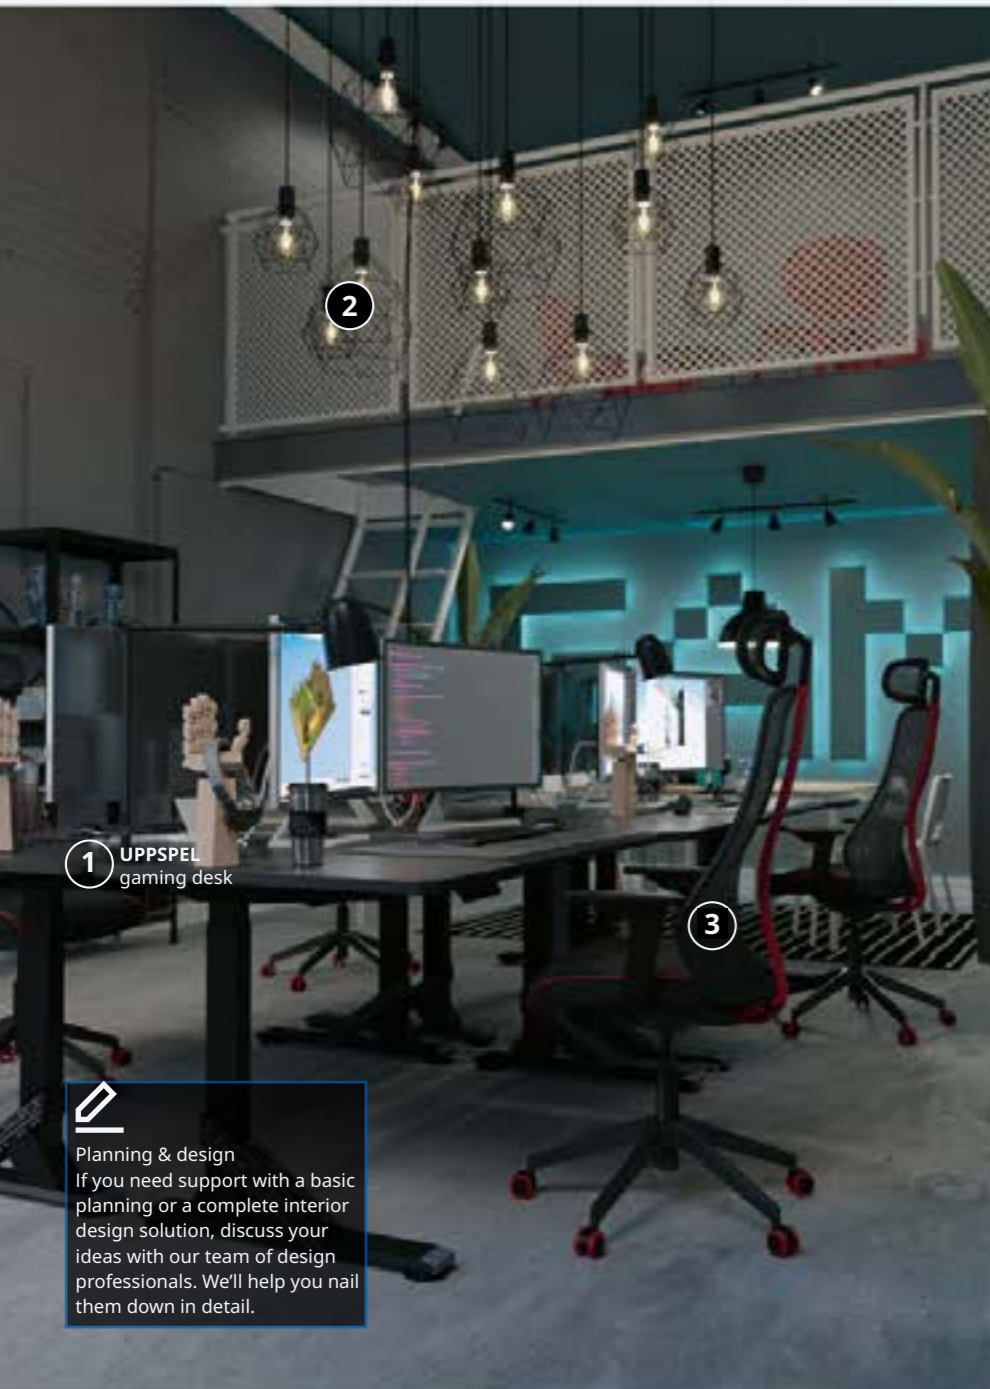

6 **TROTTEK** cabinet with sliding doors

Adapt the chair to your body with adjustable lumbar support, seat depth, armrests and an automatic tilt mechanism.

Make productivity your game

To deliver a robust result, you need assistance. Perform at your best from the comfort of your MATCHSPEL gaming chair. Combine it with the sturdy UPPSPEL gaming desk that can quickly be adjusted to accommodate your preferences. The large surface allows you to place your screen(s) at a comfortable distance.