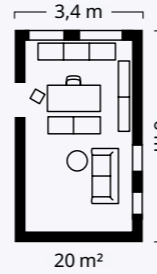

Focus on you when you need to focus

Running your business from home? Make sure that your office gives you flexible support. With a height-adjustable TROTTEK desk you can stand up tall (and when you need a rest, a HATTEFJÄLL office chair is at your service). By switching between sitting and standing, you can work efficiently without your back and neck getting tired.

Measurements are approximate.