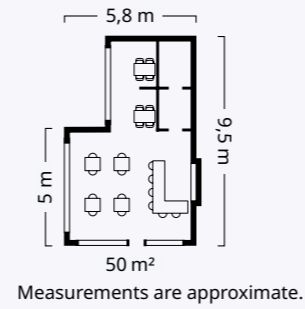

Create an appetite for more

It's true that you first eat with your eyes – a meal experience starts the moment your guests walk in the door. Bringing the charm of bright birch wood to your place, RÖNNINGE bar tables, stools and chairs are made of solid wood and hardwood veneer with natural colour shifts. Together with white TOMMARYD tables, they create a relaxed ambience that will turn occasional customers into regular guests.

1. 1 **RÖNNINGE** bar stool. Tinted, clear lacquered solid birch and birch veneer. RA W44x39, H75cm Birch 905.112.33
2. 2 **RÖNNINGE** bar table. Tinted, clear lacquered solid birch and birch veneer. RA L75xW75, H105cm Birch 505.112.30
3. 3 **RÖNNINGE** chair. Tinted, clear lacquered solid birch and birch veneer. RA Seat W41xD41, H45cm Birch 104.225.04
4. 4 **TOMMARYD** table. Melamine foil finish and powder-coated steel. RA L130xW70, H75cm White 993.874.89
5. 5 **IKEA 365+** bowl. Feldspar porcelain. 22cm Rounded sides/white 802.796.87
6. 6 **KARAFF** carafe. 1.0l. Clear glass 003.429.75
7. 7 **GODIS** glass. Glass. 40cl. Clear glass 200.921.07
8. 8 **IKEA 365+** carafe with stopper. 1l. Clear glass/cork 902.797.19

Secure it! Prevent tip-over injury. Furniture with included restraints must be secured to the wall according to the assembly instructions.