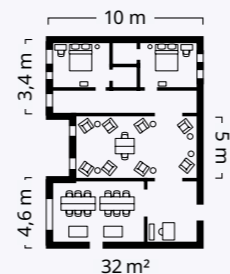

A warm welcome and a happy stay

Make a great first impression, from an organised reception to an inviting breakfast area that will pull your guests in. The solid hardwood frame makes the KLIMPFJÄLL dining table sturdy enough to handle everyday wear and tear and the YNGVAR chairs are as comfortable as they are practical. The lacquered surface is easy to clean, and you can stack them on the tables to make it easier to sweep the floor.

Measurements are approximate.