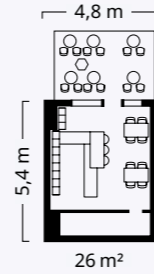

Relax. Refresh. Repeat.

Imagine a place where your guests feel so completely at home that they just keep coming back, whether they are staying for hours or just popping in to grab a coffee on the go. The bright yellow JANINGE chairs bring colour to your interior, while white TOMMARYD tables and JANINGE bar stools form a calm backdrop to the vibrant expression.

26 m²
Measurements are approximate.