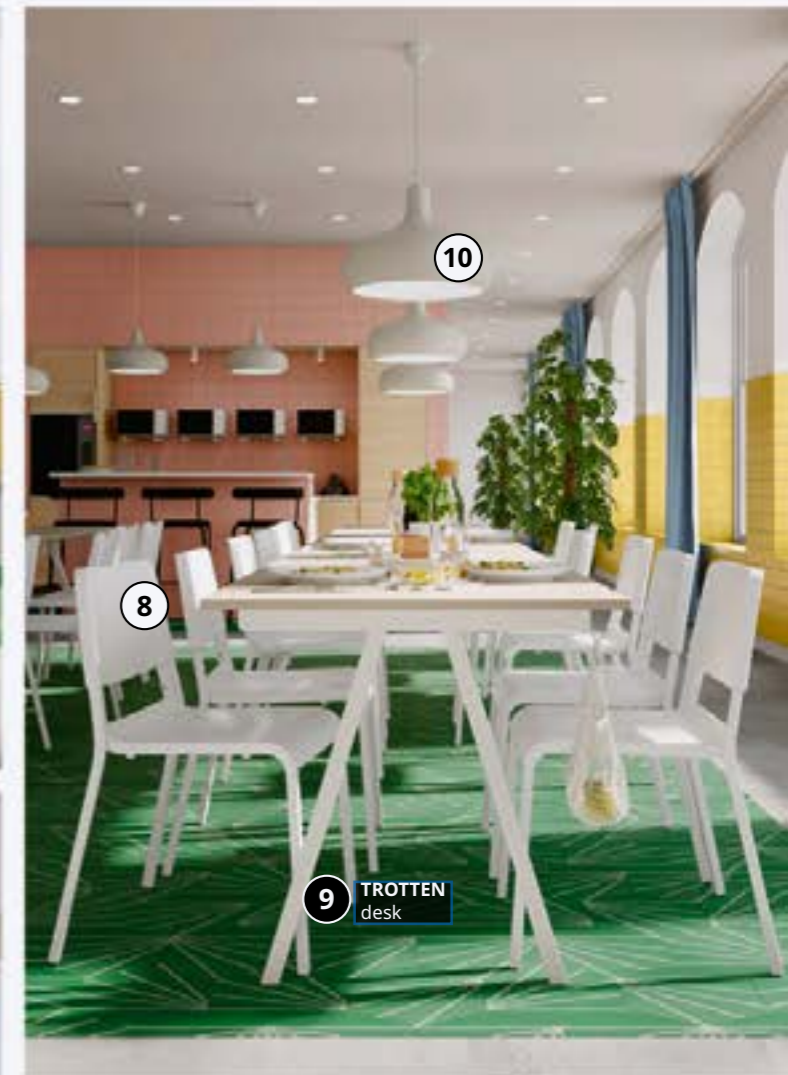

- 1 **FRÖSET** chair. White stained oak veneer 804.256.41
- 2 **MOJNA** pendant lamp shade. 100% viscose/ rayon and plastic. RA Ø47, H39cm. Textile/white 304.518.64
- 3 **VIHALS** coffee table. Acrylic paint and particle-board. RA L91×W37cm. White 504.887.34
- 4 **ÄPPLARYD** sofa with fixed fabric cover seat. RA W198×D61, H47cm. Lejde/gray/black. 905.062.41
- 5 **TROTTE** cabinet with sliding doors. Powder-coated steel. RA W80×D55, H155cm White 804.747.59
- 6 **SEKTION/ASKERSUND** kitchen in light ash effect with MAXIMERA soft-closing drawers. SEKTION cabinet frames in white melamine foil finish. ASKERSUND doors/drawer fronts in melamine foil finish. Styled with BILLSBRO handles.

- 7 **YNGVAR** bar stool. Stained, clear lacquered veneer and stainless steel. RA W53×D51, H99 cm Anthracite 604.007.45
- 8 **TEODORES** chair. Plastic and powder-coated steel. RA W46×D54, H80cm White 304.861.56
- 9 **TROTTE** desk. Melamine foil finish and powder-coated steel. W160×D80, H75cm. Beige/white 694.342.70
- 10 **VÄXJÖ** pendant lamp. Powder-coated aluminum and plastic. RA Ø38, H26cm. Beige 203.631.51
- 11 **LIDKULLEN** sit/stand support. 100% polyester and steel. RA Ø38, W60, H59-81cm. Gunnared/dark gray 504.457.87
- 12 **TROTTE** table. Melamine foil finish and steel. RA L80×W80, H102cm. Beige/white 894.369.75
- 13 **IKEA 365+** carafe with stopper. Glass and cork. 1l.

- 14 **OSTBIT** tray. Clear lacquered bamboo. L25×W33cm. Bamboo 304.529.91

Secure it! Prevent tip-over injury. Furniture with included restraints must be secured to the wall according to the assembly instructions.