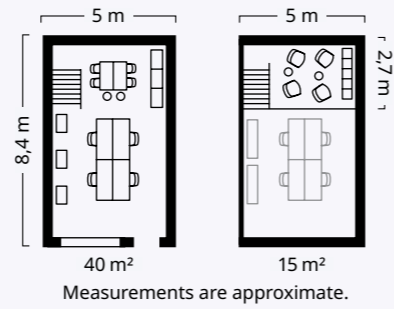

Make productivity your game

To deliver a robust result, you need assistance. Perform at your best from the comfort of your MATCHSPEL gaming chair. Combine it with the sturdy UPPSPEL gaming desk that can quickly be adjusted to accommodate your preferences. The large surface allows you to place your screen(s) at a comfortable distance.

1. 1 **UPPSPEL** gaming desk. Fiberboard, Acrylic paint, Printed acrylic paint, Printed acrylic paint. RA L180xW80, H75-123cm. Black 594.301.97
2. 2 **BRUNSTA** pendant lamp shade. Powder-coated steel. L30xW30xH30cm. Cord set sold separately. Black 403.330.64
3. 3 **MATCHSPEL** gaming chair. Powder coated steel and polyester. RA Seat W54xD48, H47-59cm. Bomstad/black 405.076.05
4. 4 **UPPSPEL** pegboard. Fibreboard and acrylic paint. RA W76xH56cm. Black 805.077.88
5. 5 **TEODORES** chair. Plastic and powder-coated steel. RA W46xD54, H80cm White 304.861.56
6. 6 **SKURUP** pendant lamp. Powder-coated steel and plastic. RA Ø38, H29cm. Black 704.071.24
7. 7 **TOMMARYD** table. Foil finish and powder-coated steel. RA L130xW70xH75cm. White 993.874.89
8. 8 **KYRRE** stool. Tinted, clear lacquered birch veneer. RA W42xD48, H45cm Birch 604.169.25
9. 9 **BROR** shelving unit. Powder-coated and galvanized steel. RA W85xD40, H190cm. Black 094.717.41
10. 10 **FRÖSET** chair. Red stained/oak veneer. RA 204.296.04
11. 11 **GLADOM** tray table. Powder-coated steel. RA Ø45, H53cm. Black 504.119.90

Secure it! Prevent tip-over injury. Furniture with included restraints must be secured to the wall according to the assembly instructions.

Planning & design
If you need support with a basic planning or a complete interior design solution, discuss your ideas with our team of design professionals. We'll help you nail them down in detail.