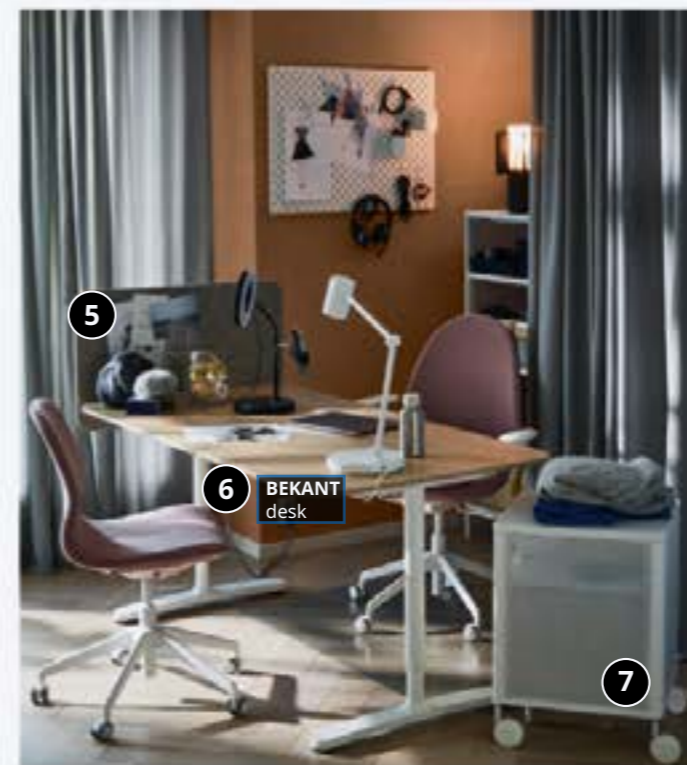

5

6 BEKANT desk

7