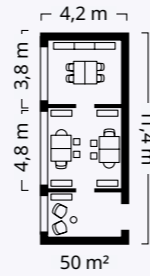

Measurements are approximate.

- 1 **ALEFJÄLL** office chair. Dyed-through full grain leather. RA Seat W51xD42, H45-56cm. Glose/black 103.674.61
- 2 **IDÅSEN** desk sit/stand. Clear lacquered ash veneer and powder-coated steel. RA L120xW70, H63-127cm. Black/dark gray 492.809.47
- 3 **HEKTAR** pendant lamp. Steel and aluminum. RA Ø38cm. Dark gray 202.961.09
- 4 **IDÅSEN** drawer unit on casters. Powder-coated steel. RA W42xD47, H61 cm Dark gray 104.725.89
- 5 **MULLFJÄLLET** conference chair with casters. 100% polyester RA Seat W54xD45, H47-59cm. Naggen/dark gray 104.729.14
- 6 **IDÅSEN** table. Clear lacquered ash veneer and powder-coated steel. RA L140xW70, H75cm. Black/dark gray 693.958.91
- 7 **IDÅSEN** shelf unit. Powder-coated steel. RA W120xD45, H140cm Dark gray 404.963.91
- 8 **IDÅSEN** cabinet with sliding glass doors. Tempered glass and powder-coated steel. RA W120xD45, H140cm Dark gray 904.963.84
- 9 **STRANDMON** armchair. Fixed fabric cover: Vibberbo/black/beige RA 404.569.60
- 10 **GLADOM** tray table. Powder-coated steel. Ø45, H53cm. Black RA 504.119.90