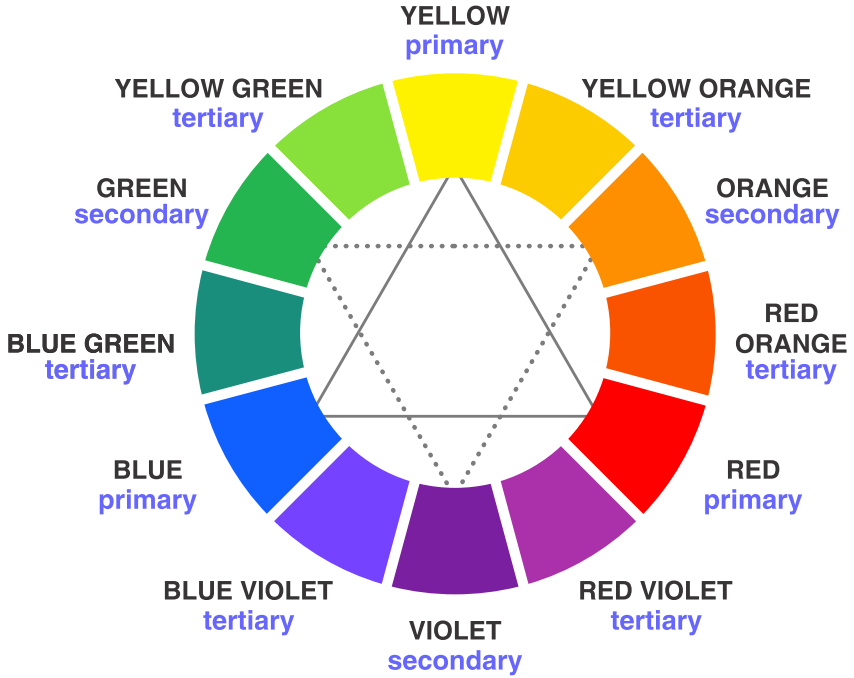

Colour Wheel

PRIMARY
YELLOW
RED
BLUE