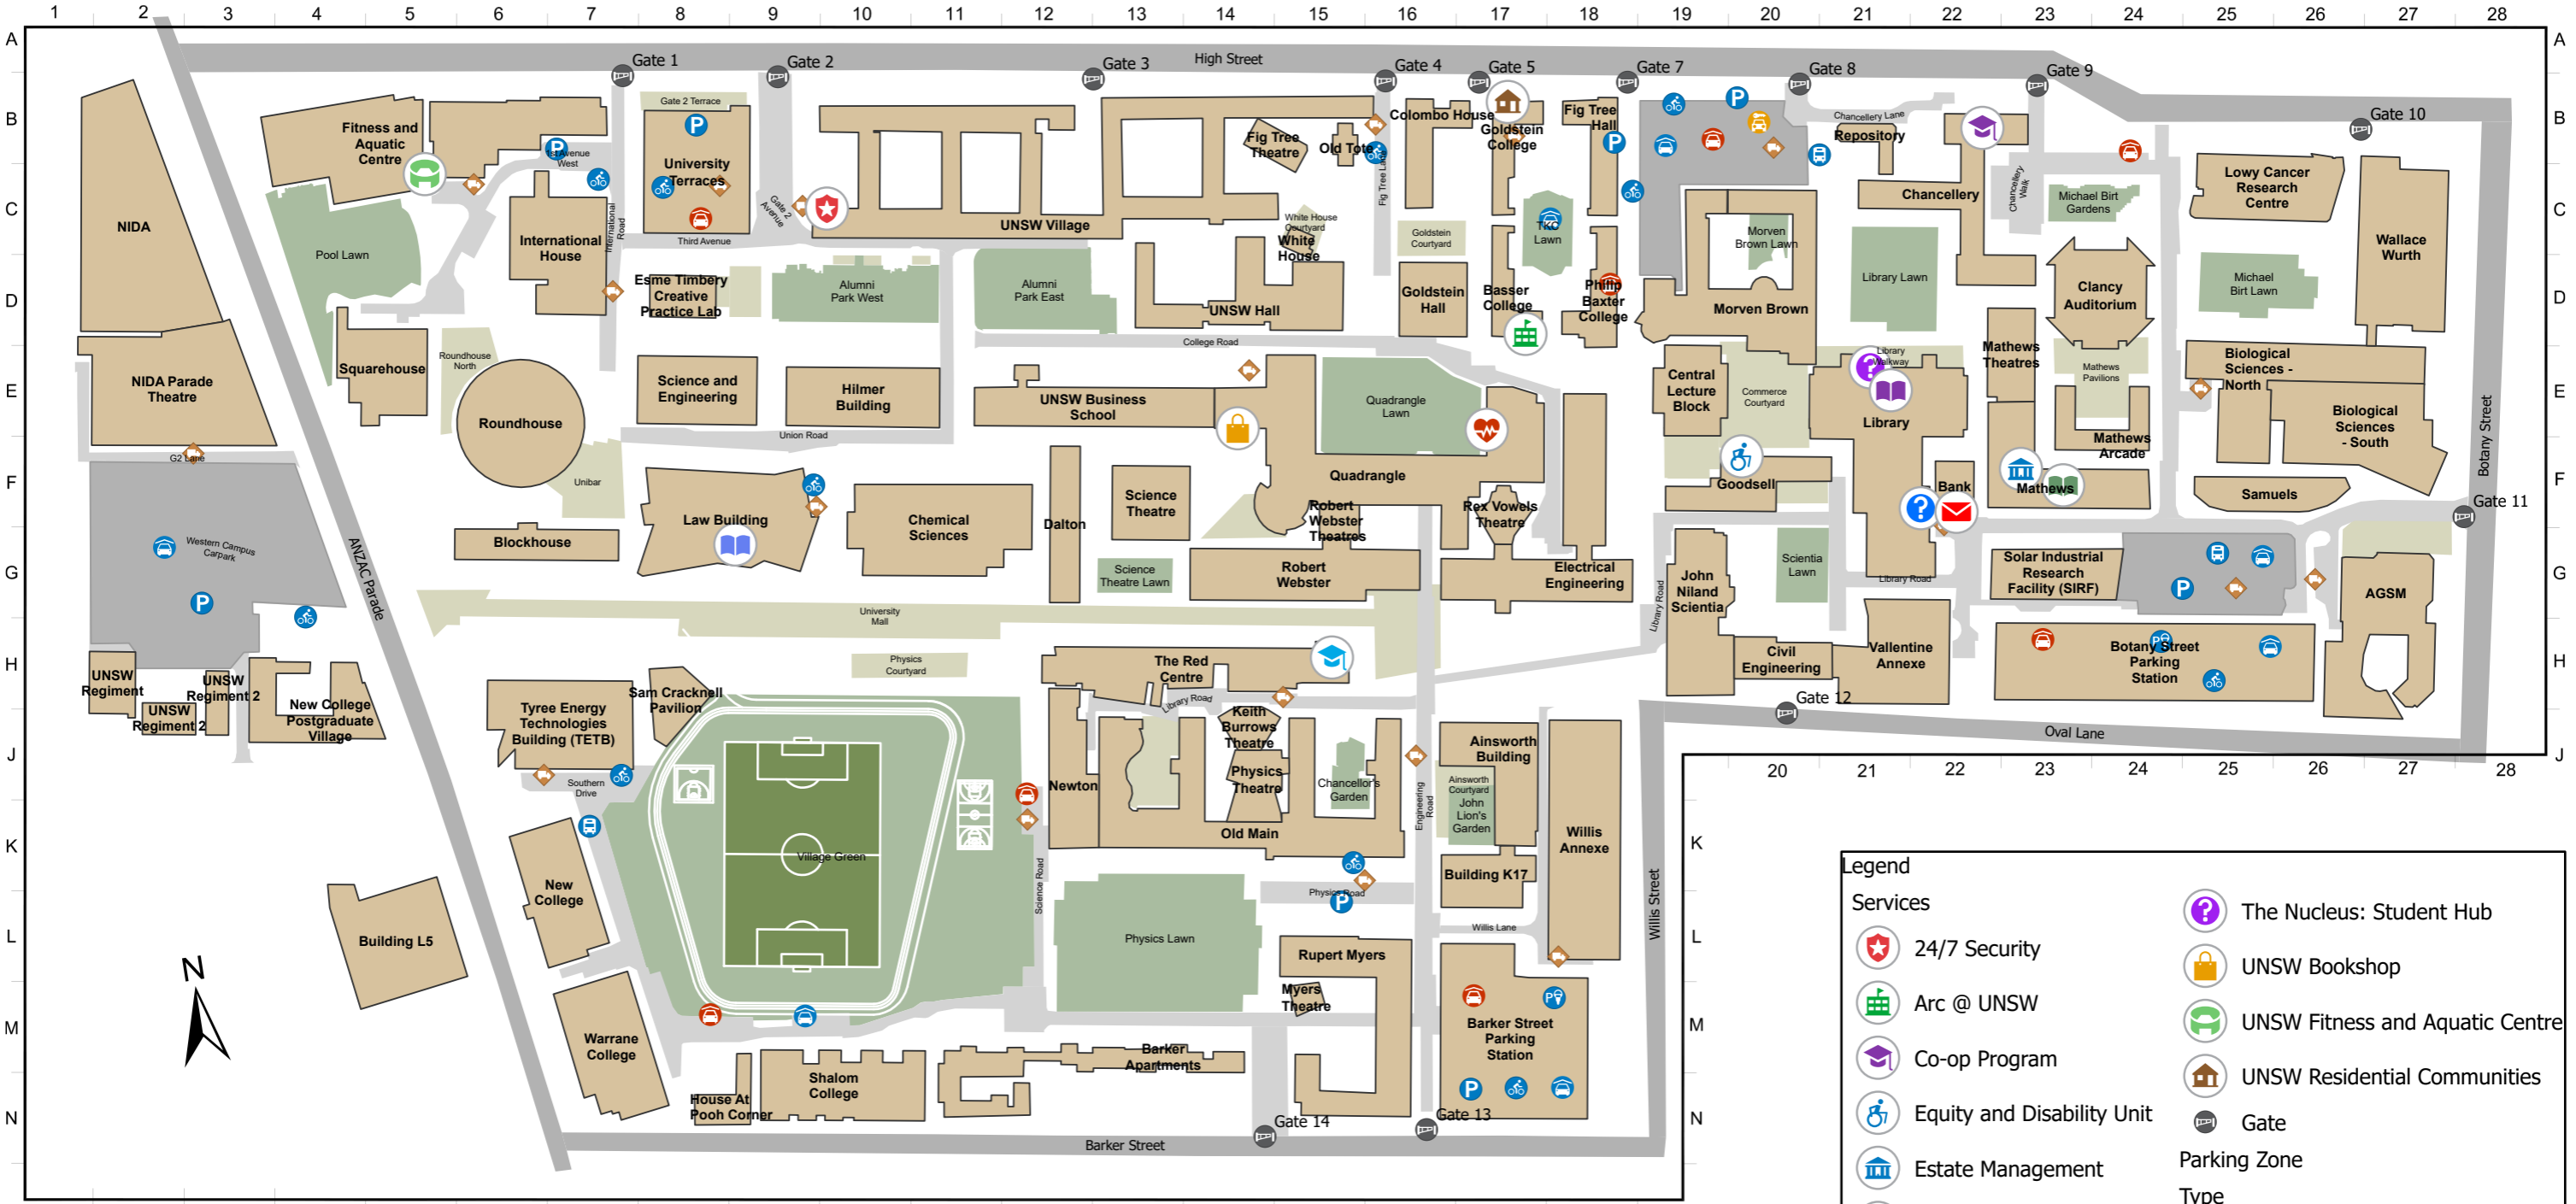

Kensington Campus Map

Building Name	Building Code	Building Name	Building Code	Building Name	Building Code	Building Name	Building Code	Building Name	Building Code
AGSM	G27	Chemical Sciences	F10	International House	C6	NIDA Parade Theatre	E2	Science Theatre	F13
Ainsworth Building	J17	Civil Engineering	H20	John Niland Scientia	G19	Old Main	K15	Shalom College	N9
Bank	F22	Clancy Auditorium	C24	Keith Burrows Theatre	J14	Old Tote	B15	Solar Industrial Research Facility (SIRF)	G23
Barker Apartments	N13	Colombo House	B16	Philip Baxter College	D18	Philip Baxter College	D18	Squarehouse	E4
Barker Street Parking Station	N18	Dalton	F12	Physics Theatre	K14	Physics Theatre	K14	The Red Centre	H13
Basser College	D17	Electrical Engineering	G17	Quadrangle	E15	Quadrangle	E15	Tyree Energy Technologies Building (TETB)	H6
Biological Sciences - North	D26	Esme Timbery Creative Practice Lab	D8	Repository	B21	Repository	B21	University Terraces	B8
Biological Sciences - South	E26	Fig Tree Hall	B18	Rex Vowels Theatre	F17	Rex Vowels Theatre	F17	UNSW Business School	E12
Blockhouse	G6	Fig Tree Theatre	B14D	Robert Webster	G14	Robert Webster	G14	UNSW Hall	D14
Botany Street Parking Station	H25	Fitness and Aquatic Centre	B5	Robert Webster Theatres	G15	Robert Webster Theatres	G15	UNSW Regiment	H1
Building K17	K17	Goldstein College	B17	Roundhouse	E6	Roundhouse	E6	UNSW Regiment 2	J2
Building L5	L5	Goldstein Hall	D16	Rupert Myers	M15	Rupert Myers	M15	UNSW Regiment 2	J2
Central Lecture Block	E19	Goodsell	F20	Sam Cracknell Pavilion	H8	Sam Cracknell Pavilion	H8	UNSW Village	B10
Chancellery	C22	Hilmer Building	E10	Shalom College	N9	Shalom College	N9		
		House At Pooh Corner	N8	Samuels	F25	Samuels	F25		
		NIDA	D2	Science and Engineering	E8	Science and Engineering	E8		

- The Nucleus: Student Hub
- UNSW Bookshop
- UNSW Fitness and Aquatic Centre
- UNSW Residential Communities
- Gate
- Parking Zone
- Type**
- Bus Bay
- Accessible
- Go Get
- Loading Zone
- Meter/Permit
- Meters
- Motorbike
- Permit
- Reserve