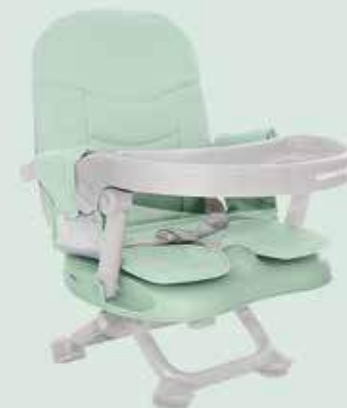

Mint 31004010094

1. EN
- 3-point harness system
  - 4-position height adjustment;
  - Detachable double tray with a cup socket;
  - Eco-leather seat cover
  - Can be used as a small low feeding chair;
  - Compact folding
  - Booster function.

1. BG
- 3-точков предпазен колан;
  - Регулируема височина на седалката в 4 позиции;
  - Отстраняема двойна табла с поставка за чаша;
  - Покритие от Еко-кожа;
  - Може да се използва като по нисък стол за хранене;
  - Компактно сгъване;
  - Функция седалка.

1. ES
2. Sistema de arnés de 3 puntos;
   - Ajuste de altura de 4 posiciones;
   - Bandeja doble desmontable con un vaso;
   - Funda de asiento de cuero ecológico;
   - Se puede usar como una silla pequeña de alimentación baja;
   - Plegado fácil y compacto;
   - Función de refuerzo.

Suitable for children able to sit up unaided

1.8 kg
Unfolded: 30x35x38-50 cm
Folded: 35x14x34 cm

1pcs/ctn
37x14x35 cm
G.W. 2.3 kg