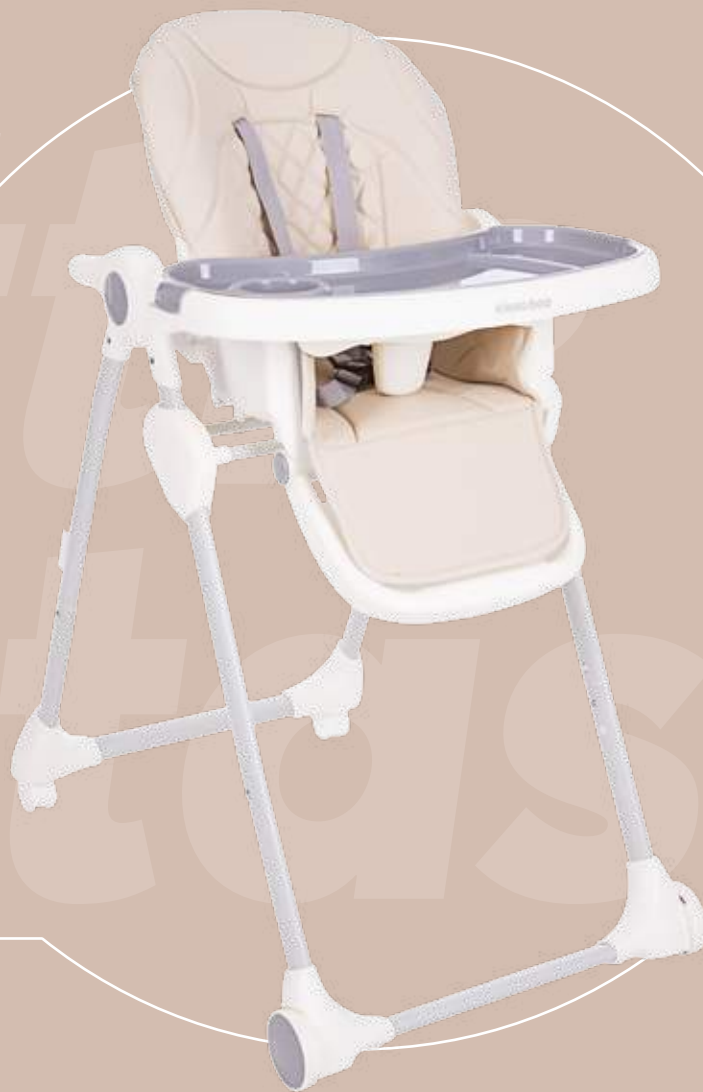

Suitable for children able to sit up unaided

7 kg
84.5x55x110.5 cm
Folded: 42x55x103 cm

1pcs/ctn
56x25.5x51.5 cm
G.W. 8.3 kg

Little highchair Taster

3-position backrest recline
Регулируеми нива на гръбчето в 3 позиции
Asiento con 3 posiciones reclinado