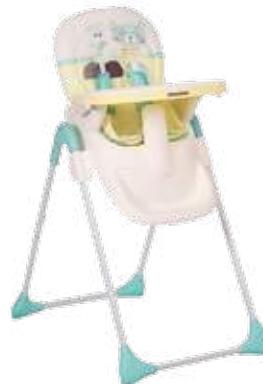

Kit the cat 31004010063