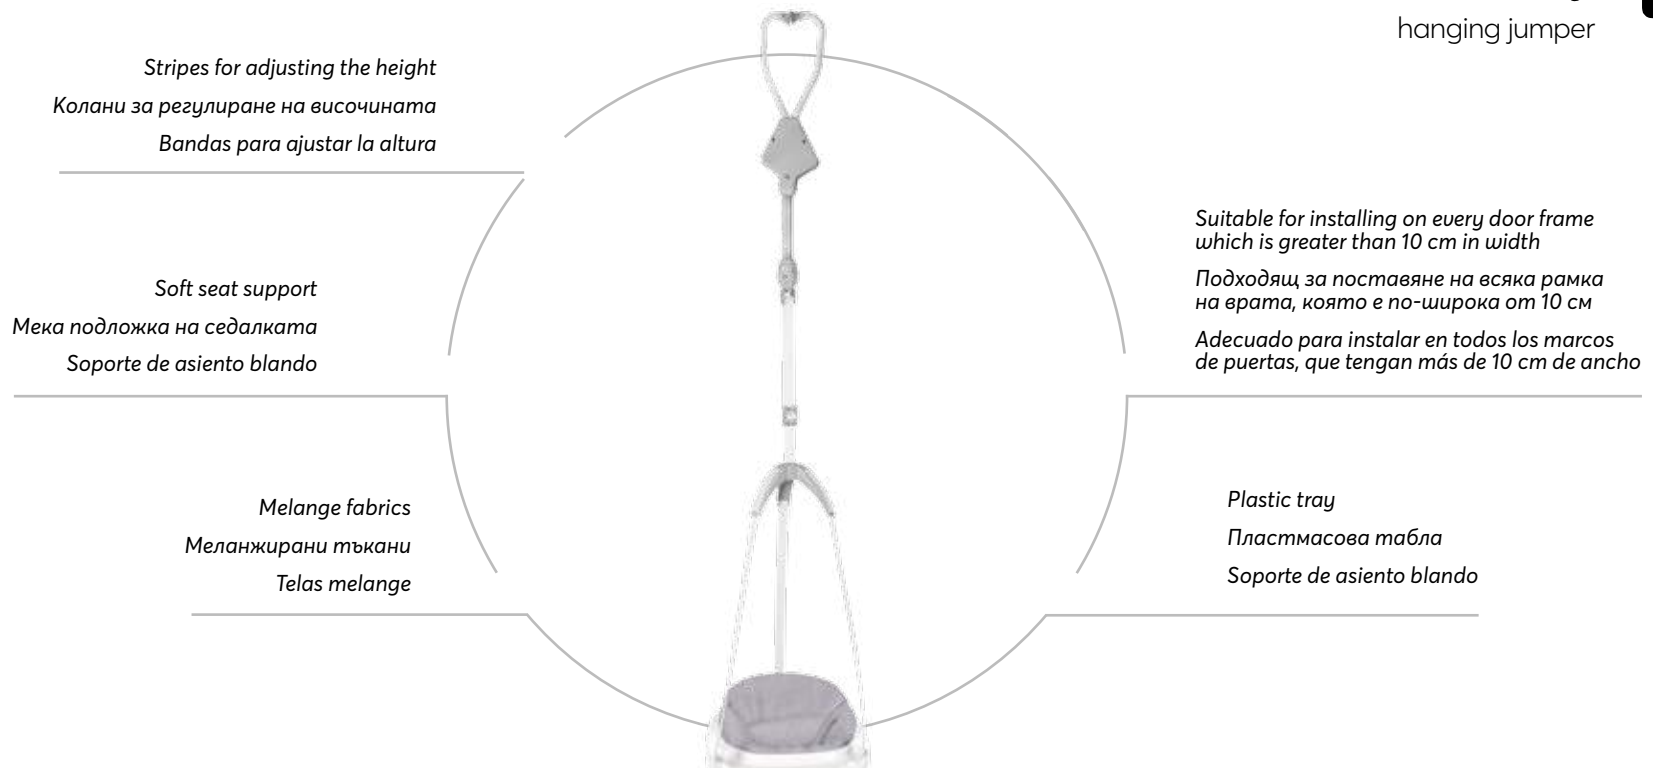

Bouncy

hanging jumper

Colors

Suitable from birth

3.8 kg
63x74x61 cm

1pcs/ctn
64.5x13x75 cm
G.W. 4.8 kg