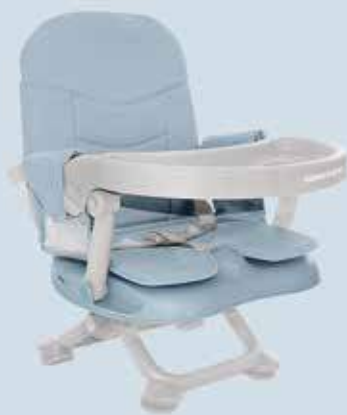

4 kg
87.5x60x53 cm

1 pcs/ctn
45x40x26 cm
G.W. 4.5 kg

EN 14988
Standards Approved

Pappo

booster
seat

3-point harness system

Eco-leather seat cover

Compact folding