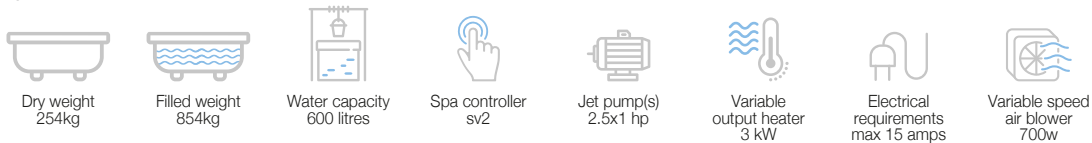

Specifications

Disclaimer: Pictures shown are for illustration purpose only