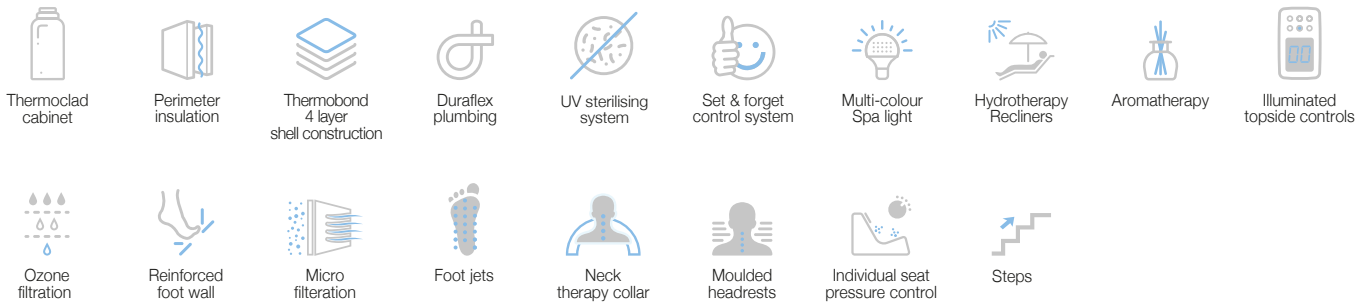

Key features