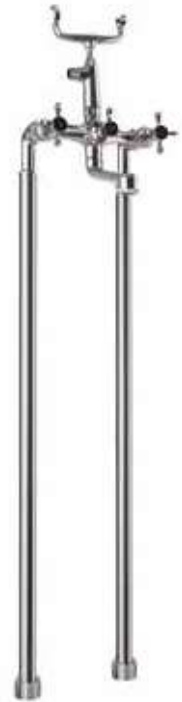

QQP-7209PM
Shower Mixer for Shower Cubicles
(Wall Mounted) with Connecting
Legs & Flanges
Rs. 4,800

QQP-7271PMHL

Bath and Shower Mixer with Telephonic Shower Crutch and 950mm High Rise Legs (without Shower & Shower Hose)

Rs. 19,900