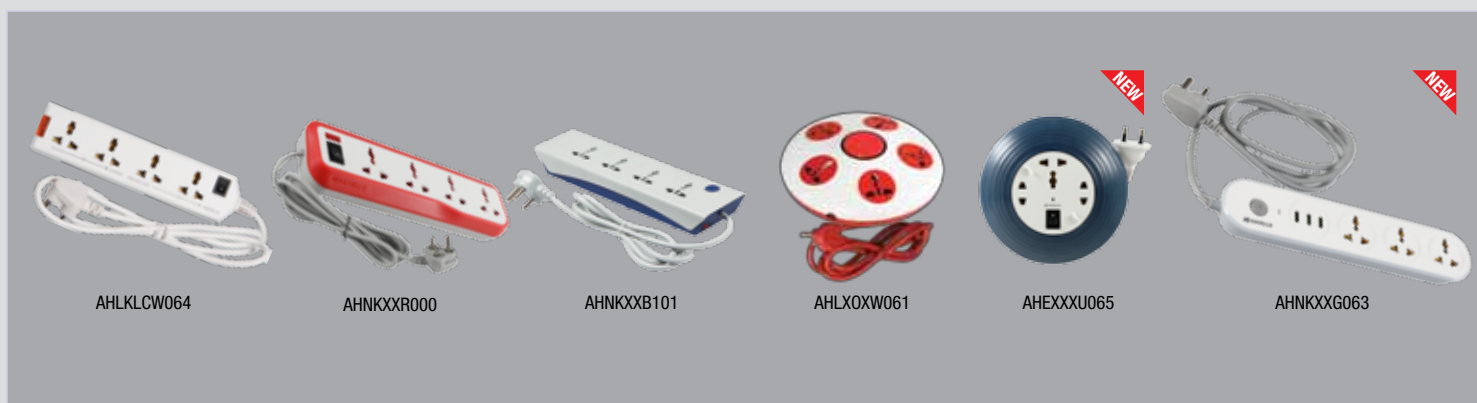

LAMP HOLDER & CEILING ROSE

Item Name	Std. / Master Packing (No. of Unit/s)	SAP Code	List Price in ₹ Per Unit
Fancy Batten Holder Metal Ring	20 N / 180 N	AHLHGMW000	₹ 60.00
Fancy Angle Holder Metal Ring	20 N / 180 N	AHLHAMW000	₹ 60.00
Fancy Jumbo Batten Holder Metal Ring	10 N / 100 N	AHLHGXW060	₹ 76.00
Ceiling Rose 2 plate	40 N / 240 N	AHLHXCW000	₹ 39.00

PLUGTOPS & ADAPTORS

Item Name	Std. / Master Packing (No. of Unit/s)	SAP Code	List Price in ₹ Per Unit
6 A 3 pin Plugtop	20 N / 240 N	AHLGXXW063	₹ 72.00
16 A 3pin Plugtop	20 N / 160 N	AHLGXXW163	₹ 98.00
6 A 3 pin Plugtop with Indicator	10 N / 240 N	AHLGWXW063	₹ 84.00
16 A 3 pin Plugtop with Indicator	10 N / 180 N	AHLGWXW163	₹ 111.00
16 A 3 pin Plugtop with Indicator (Heavy Duty)	10 N / 180 N	AHLGWXW253	₹ 164.00
Lifesavior Plug 16 A 30 mA	1 N / 10 N	AHLP301600	₹ 838.00
Lifesavior Adaptor 16 A 30 mA	1 N / 10 N	AHLS301600	₹ 838.00
10 A Universal Multiplug Adaptor	1 N / 50 N	AHLMPXW165	₹ 195.00
6 A 2 pin Universal Adaptor with Indicator	10 N / 60 N	AHNMUXW062	₹ 120.00
6 A 3 pin Universal Adaptor with Indicator	10 N / 60 N	AHNMUXW063	₹ 149.00
6 A / 16 A 3 pin Adaptor	10 N / 40 N	AHNMUXW163	₹ 176.00

WIRELESS DIGITAL & POLYPHONIC DOORBELLS

Item Name	Std. / Master Packing (No. of Unit/s)	SAP Code	List Price in ₹ Per Unit
Rubio Ding Dong Polyphonic	1 N / 20 N	AHLLXXR000	₹ 325.00
Lagoon Ding Dong Polyphonic	1 N / 20 N	AHNLEXU002	₹ 379.00
Rhythm -25 Multitunes Polyphonic	1 N / 20 N	AHOLXXW000	₹ 375.00
Soul - 16 Bhakti Mantra (locking feature)	1 N / 20 N	AHNLEXR002	₹ 465.00
Tango Plus Black Wireless	12 N / 72 N	AHNWETB000	₹ 799.00
Tango Plus Red Wireless	12 N / 72 N	AHNWETR000	₹ 799.00

SURGE & SPIKE GUARD

Item Name	Std. / Master Packing (No. of Unit/s)	SAP Code	List Price in ₹ Per Unit
4 way Extension Board - 6 A (1.5 m)	1 N / 20 N	AHLKLCW064	₹ 600.00
Ecostar 4 +1 Surge & Spikeguard (2 m) 6 A	1 N / 20 N	AHNKXXR000	₹ 643.00
Ecostar 4 +1 Surge & Spikeguard (4 m) 6 A	1 N / 20 N	AHNKXXR004	₹ 846.00
Royalstar 4+1 Surge & Spikeguard (2 m) 10 A	1 N / 20 N	AHNKXXB101	₹ 716.00
Royalstar 4+4 Surge & Spikeguard(2 m) 10 A	1 N / 20 N	AHNKXXB104	₹ 975.00
Rigel 5+1 Surge & Spikeguard (1.5 m) 10 A	1 N / 10 N	AHLXOXW061	₹ 1011.00
Cosmo Reel 3+1 Surge & Spikeguard (5 m) 6 A	1 N / 20 N	AHEXXU065	₹ 494.00
USB Star 4+1 Surge & Spikeguard (1.5 m) 6 A - 3 USB 3 A	1 N / 10 N	AHNKXXG063	₹ 1070.00

* m = metre