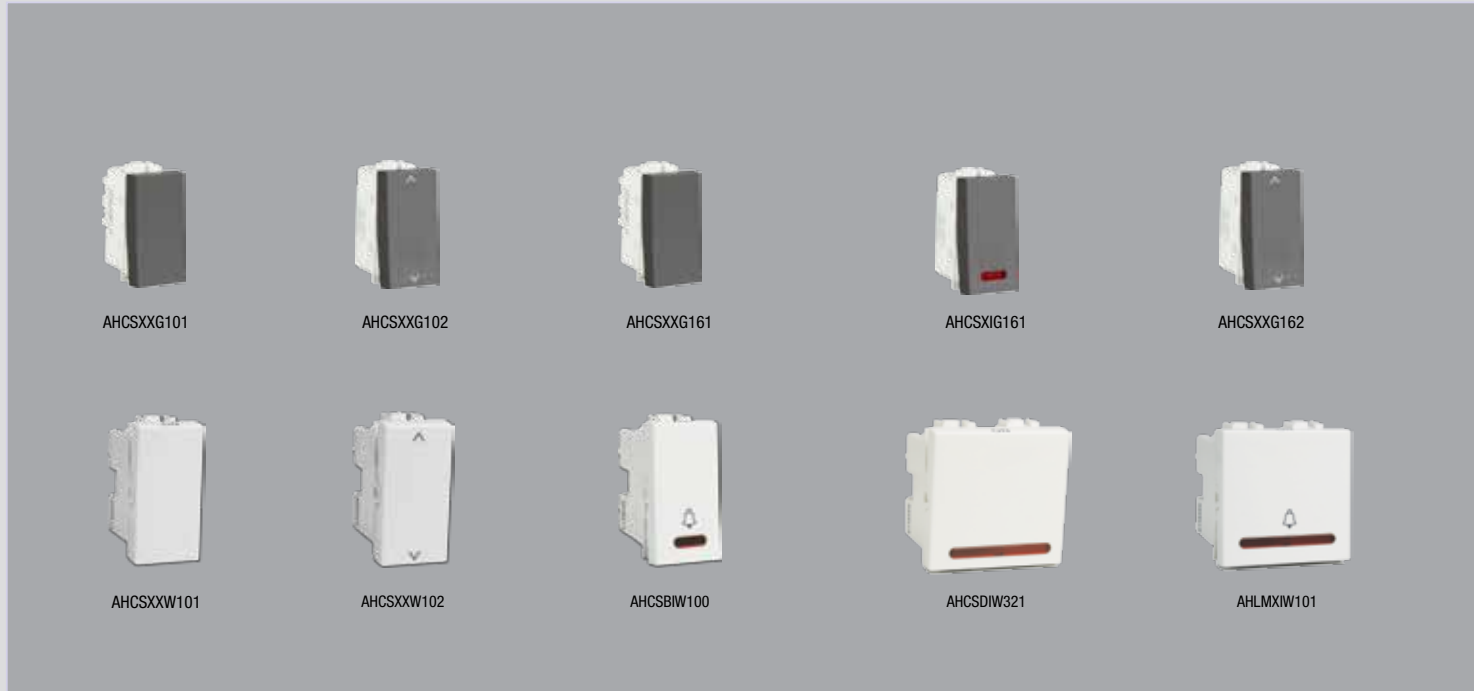

CORAL SERIES - SWITCHES

Item Name	Std. / Master Packing (No. of Unit/s)	Coral Ebony (Grey)		Coral (White)	
		SAP Code	List Price in ₹ Per Unit	SAP Code	List Price in ₹ Per Unit
10 AX 1 Way Switch	20 N / 400 N	AHCSXXG101	₹ 83.00	AHCSXXW101	₹ 59.00
10 AX 2 Way Switch	20 N / 120 N	AHCSXXG102	₹ 161.00	AHCSXXW102	₹ 135.00
10 A Bell Push Switch	20 N / 60 N	AHCSBIG100	₹ 256.00	AHCSBXW100	₹ 164.00
10 A Mega Bell Push Indicator Switch	10 N / 30 N	AHCMBIG101	₹ 235.00	AHLMXIW101	₹ 206.00
10 A Bell Push with Indicator Switch	20 N / 60 N			AHCSBIW100	₹ 192.00
16 AX 1 Way Switch	20 N / 120 N	AHCSXXG161	₹ 171.00	AHCSXXW161	₹ 147.00
16 AX 2 Way Switch	20 N / 60 N	AHCSXXG162	₹ 271.00	AHCSXXW162	₹ 239.00
16 AX 1 Way Switch With Indicator	20 N / 60 N	AHCSXIG161	₹ 237.00	AHCSXIW161	₹ 175.00
25 A 1 Way Switch	20 N / 60 N	AHCSXXG251	₹ 270.00	AHCSXXW251	₹ 237.00
32 A DP With Indicator Switch - 2 M	10 N / 30 N	AHCSDIG321	₹ 571.00	AHCSDIW321	₹ 480.00