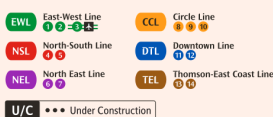

Singapore Train Map

Legend

Station Code

Interchange Code

MRT

LRT

Other Transport Modes

You Are Here